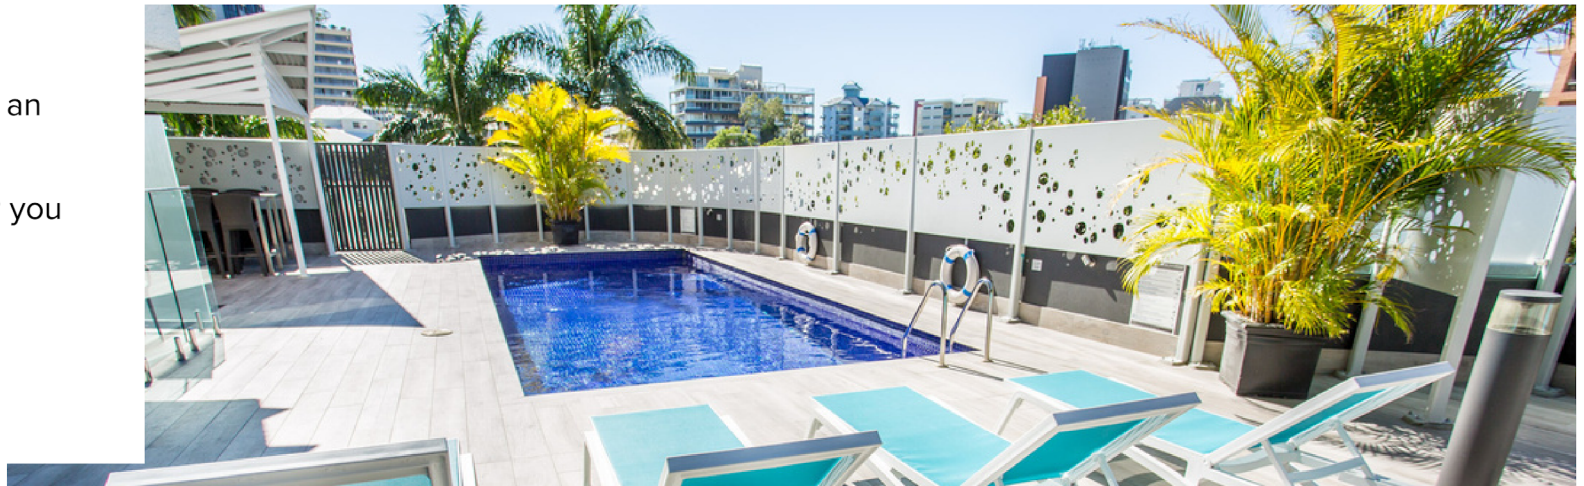

POOL DECK

Celebrate your special occasion and enjoy a cocktail party out on the Pool Deck and enjoy the beautiful QLD sun! This space can comfortably fit up to 60 guests standing.

You can choose to use this space as an area for some pre-function drinks + canapes, reception area or whatever you choose!

ROOM CAPACITIES	Sqm							
		THEATRE	CLASSROOM	U-SHAPE	CABARET	BANQUET	COCKTAIL	BOARDROOM
POOL DECK		-	-	-	-	-	60	-