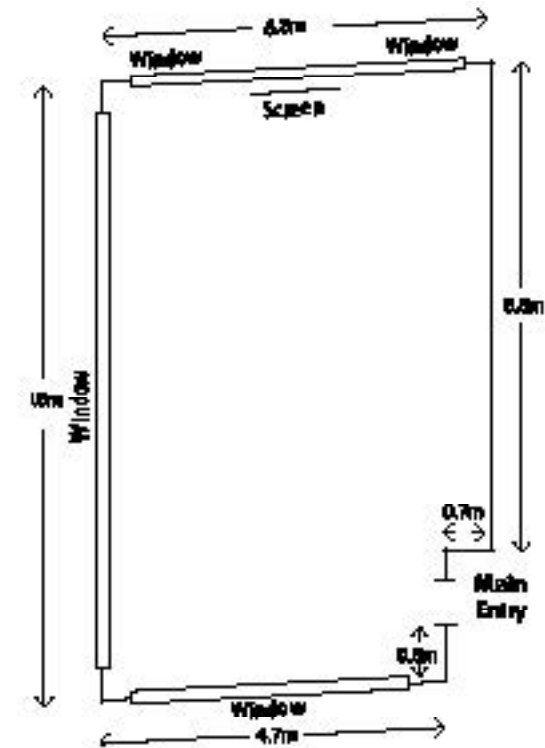

## Sky Boardroom

The suspended Sky Boardroom is a stunning, executive space. With spectacular views and quality facilities, this is the ideal venue to host smaller meetings and creative think-tanks. Sky Boardroom comes with its own in-room coffee machine and tea station.

# Sky Boardroom

Sqm							
	THEATRE	CLASSROOM	U-SHAPE	CABARET	BANQUET	COCKTAIL	BOARDROOM
45m <sup>2</sup>	-	-	-	-	-	15	14