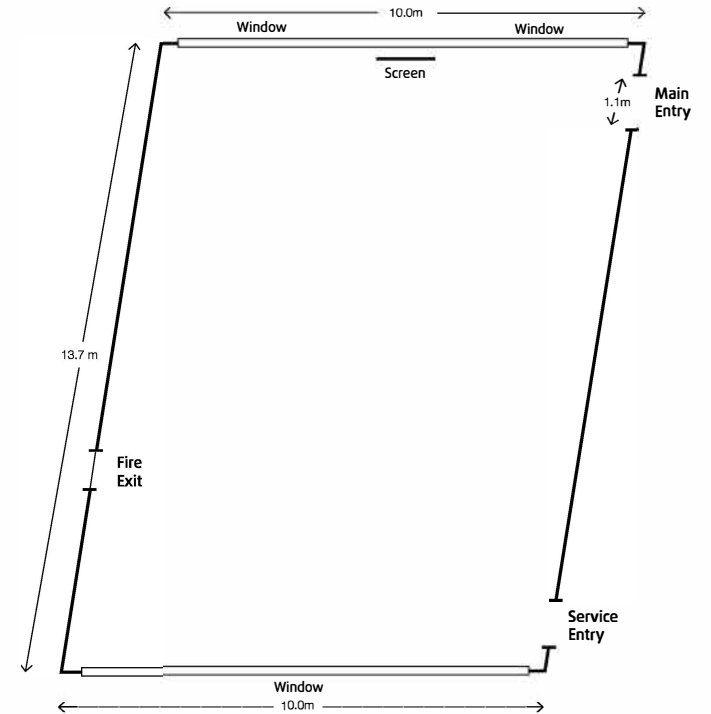

Parklands Room

Situated on the 10th floor of the hotel, the Parklands Room is spacious and versatile with built-in-audio equipment. It offers two full walls of 5m high windows, ensuring an abundance of natural light and spectacular vistas of Brisbane City and Roma Street Parklands.

Parklands Room

Sqm	 CABARET	 BANQUET	 COCKTAIL
137m ²	72	110	180