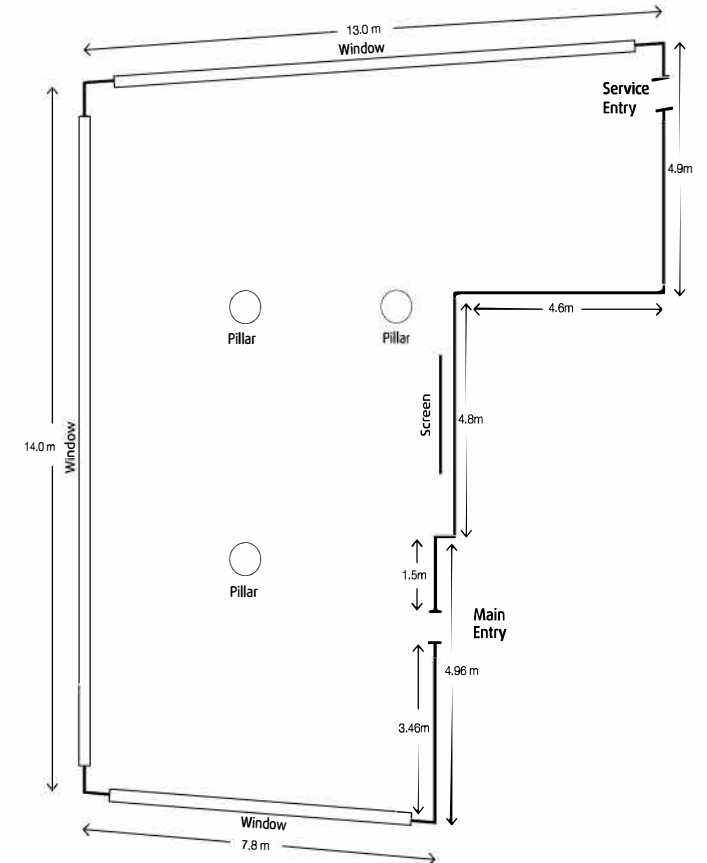

Panorama Room

With plenty of natural light and space, this is an elegant venue with breathtaking views of Brisbane City and Mount Coot-tha that you won't find elsewhere. This space is ideal for events seeking a picture-perfect backdrop.

Sqm	 CABARET	 BANQUET	 COCKTAIL
110m ²	32	80	110

Panorama Room