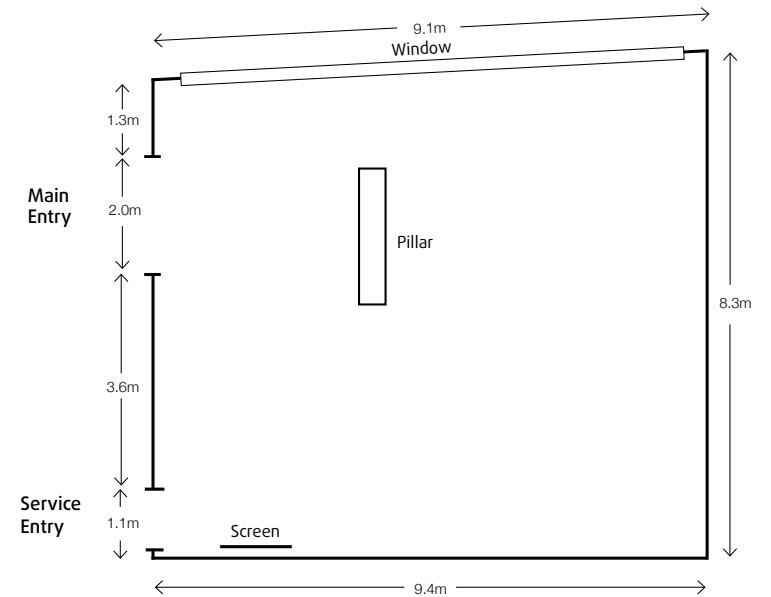

# The Pacific Dining Room

Sqm							
	THEATRE	CLASSROOM	U-SHAPE	CABARET	BANQUET	COCKTAIL	BOARDROOM
78m <sup>2</sup>	20	12	15	12	20	50	18