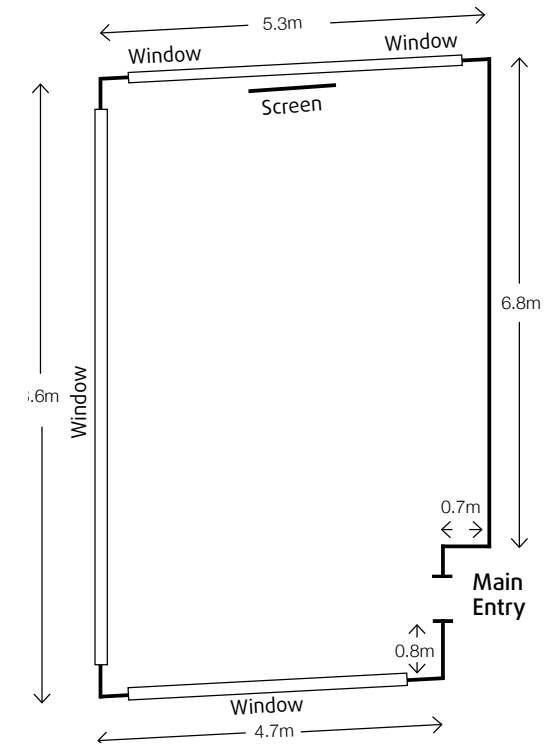

## Sky Boardroom

The suspended Sky Boardroom is a stunning, executive space. With spectacular views and quality facilities, this is the ideal venue to host smaller meetings and creative think-tanks. Sky Boardroom comes with its own in-room coffee machine and tea station.

# Sky Boardroom

Sqm							
	THEATRE	CLASSROOM	U-SHAPE	CABARET	BANQUET	COCKTAIL	BOARDROOM
45m <sup>2</sup>	-	-	-	-	18	15	16