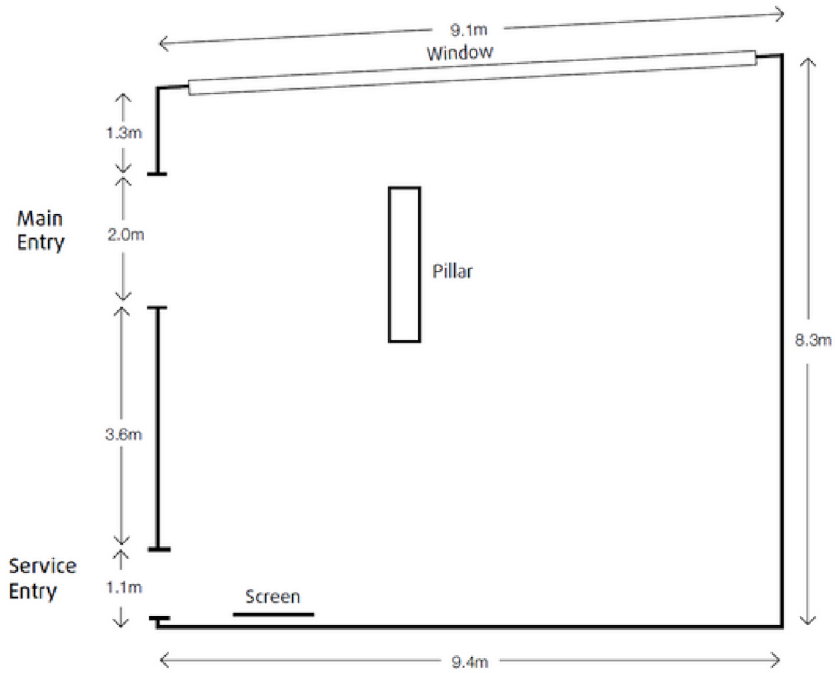

# PACIFIC DINING ROOM

With space to meet, dine or simply relax, this private dining room in Brisbane is perfect for hosting a business meeting, a private breakfast, lunch or dinner, or an intimate cocktail party.

ROOM CAPACITIES	Sqm							
		THEATRE	CLASSROOM	U-SHAPE	CABARET	BANQUET	COCKTAIL	BOARDROOM
PACIFIC DINING ROOM	78	20	12	16	20	35	50	18