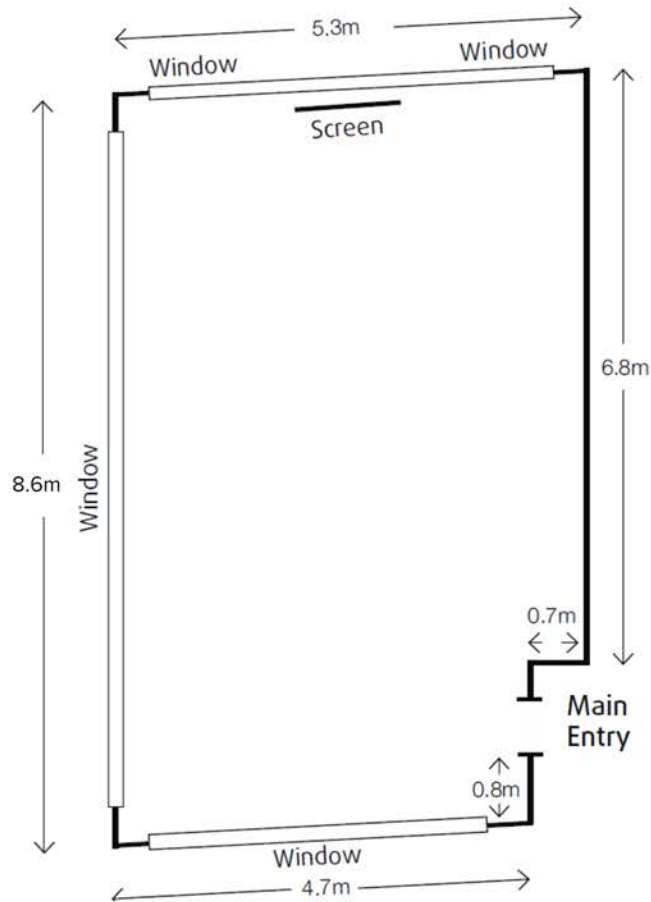

Sky Boardroom

ROOM CAPACITIES	Sqm							
		THEATRE	CLASSROOM	U-SHAPE	CABARET	BANQUET	COCKTAIL	BOARDROOM
SKY BOARDROOM	45	-	-	-	-	16	-	16

The suspended Sky Boardroom is a stunning, executive space. With spectacular views and quality facilities, this is the ideal venue to host smaller meetings, creative think-tanks or to be used as a breakout space for up to 16 guests boardroom style.