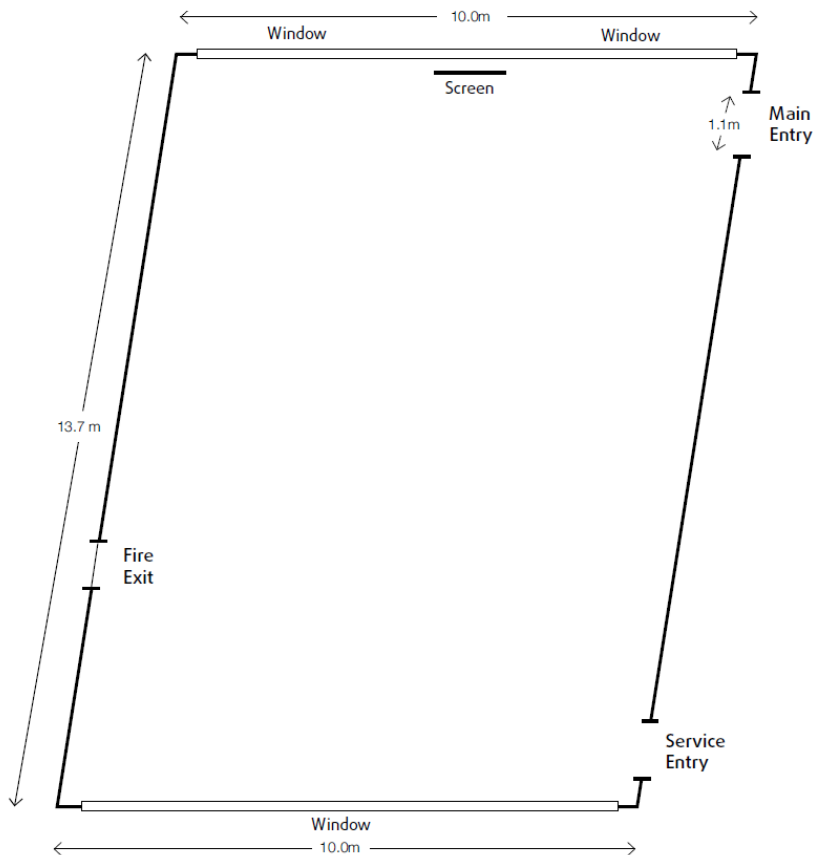

Parklands Room

ROOM CAPACITIES	Sqm							
		THEATRE	CLASSROOM	U-SHAPE	CABARET	BANQUET	COCKTAIL	BOARDROOM
PARKLANDS ROOM	137	150	60	30	80	110	180	30

Situated on the 10th floor of the hotel, the Parklands Room is spacious and versatile with built-in-audio equipment. It offers two full walls of 5m high windows, ensuring an abundance of natural light and spectacular vistas of Brisbane City and Roma Street Parklands. This space is ideal for events seeking a picture-perfect backdrop.