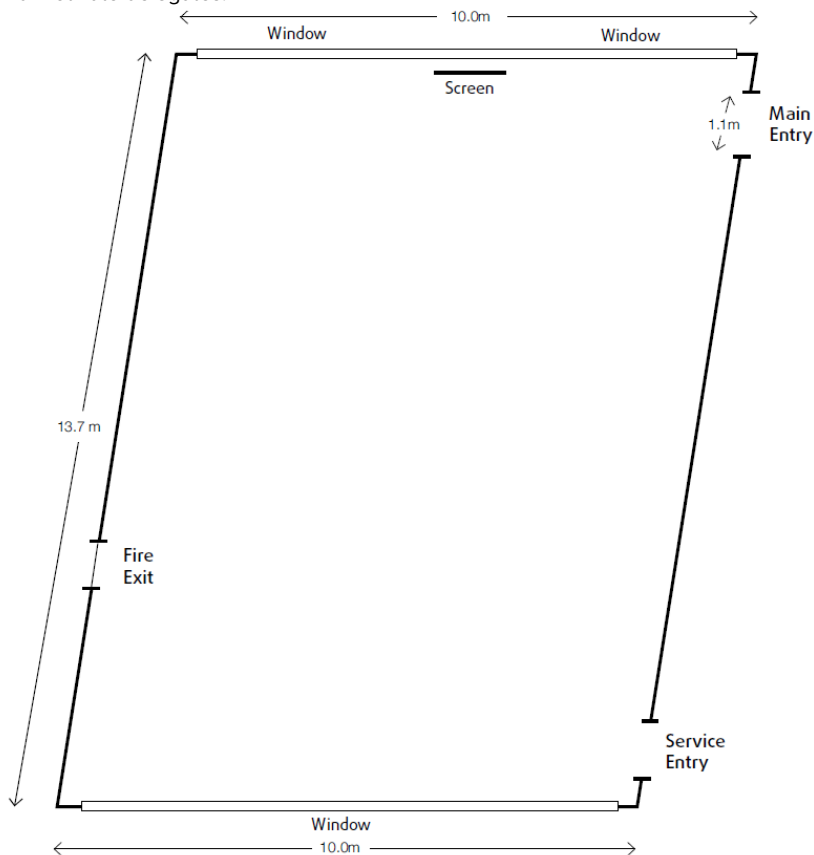

Parklands Room

ROOM CAPACITIES	Sqm							
		THEATRE	CLASSROOM	U-SHAPE	CABARET	BANQUET	COCKTAIL	BOARDROOM
PARKLANDS ROOM	137	150	60	30	80	110	180	30

Situated on the 10th floor of the hotel, the Parklands Room is spacious and versatile with built-in-audio equipment. It offers two full walls of 5m high windows, ensuring an abundance of natural light and spectacular vistas of Brisbane City and Roma Street Parklands. This space is ideal for events seeking a picture-perfect backdrop, or for meetings that aim to inspire and motivate delegates.