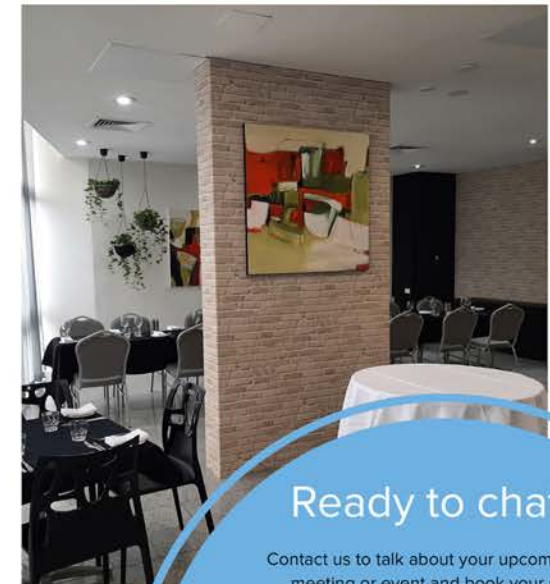

Pacific Dining Room

ROOM CAPACITIES	Sqm							
		THEATRE	CLASSROOM	U-SHAPE	CABARET	BANQUET	COCKTAIL	BOARDROOM
PACIFIC DINING ROOM	78	20	12	16	20	35	50	18

With space to meet, dine or simply relax, this private dining room in Brisbane is perfect for hosting a business meeting, private lunch or dinner, or an intimate cocktail party.

Ready to chat?

Contact us to talk about your upcoming meeting or event and book your site inspection to see our stunning views first hand.