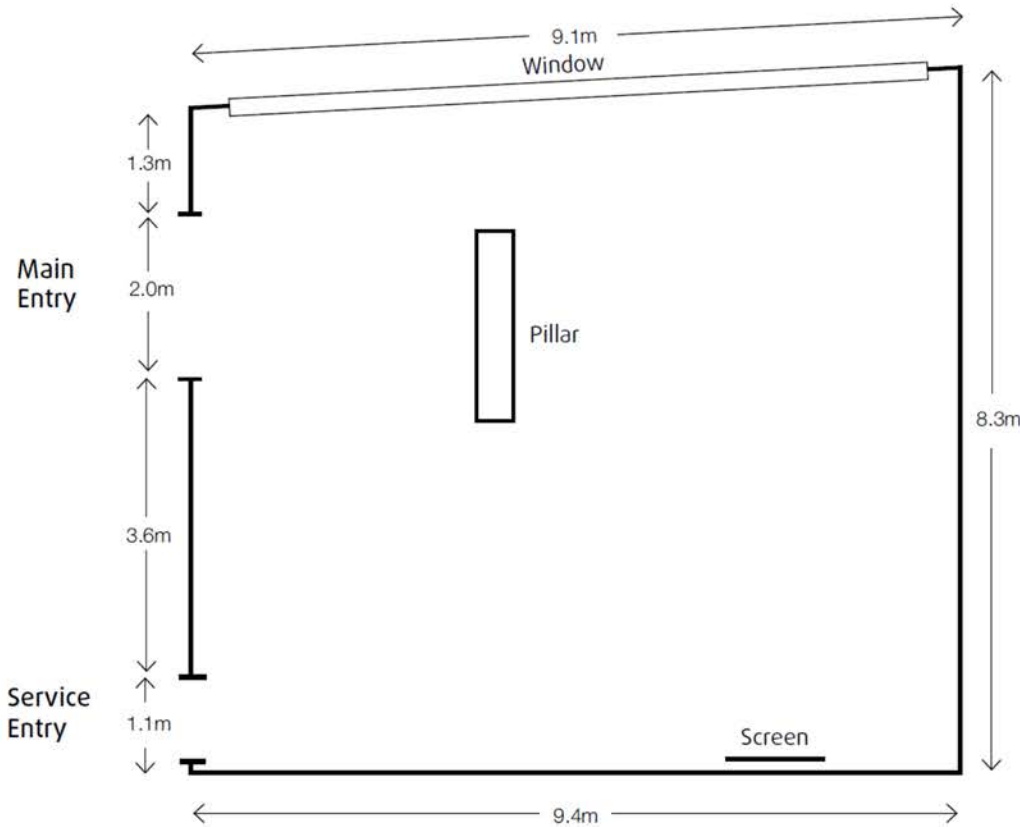

Pacific Dining Room

ROOM CAPACITIES	Sqm							
		THEATRE	CLASSROOM	U-SHAPE	CABARET	BANQUET	COCKTAIL	BOARDROOM
PACIFIC DINING ROOM	78	20	12	16	20	35	50	18

With space to meet, dine or simply relax, this private dining room in Brisbane is perfect for hosting a business meeting, private lunch or dinner, or an intimate cocktail party.